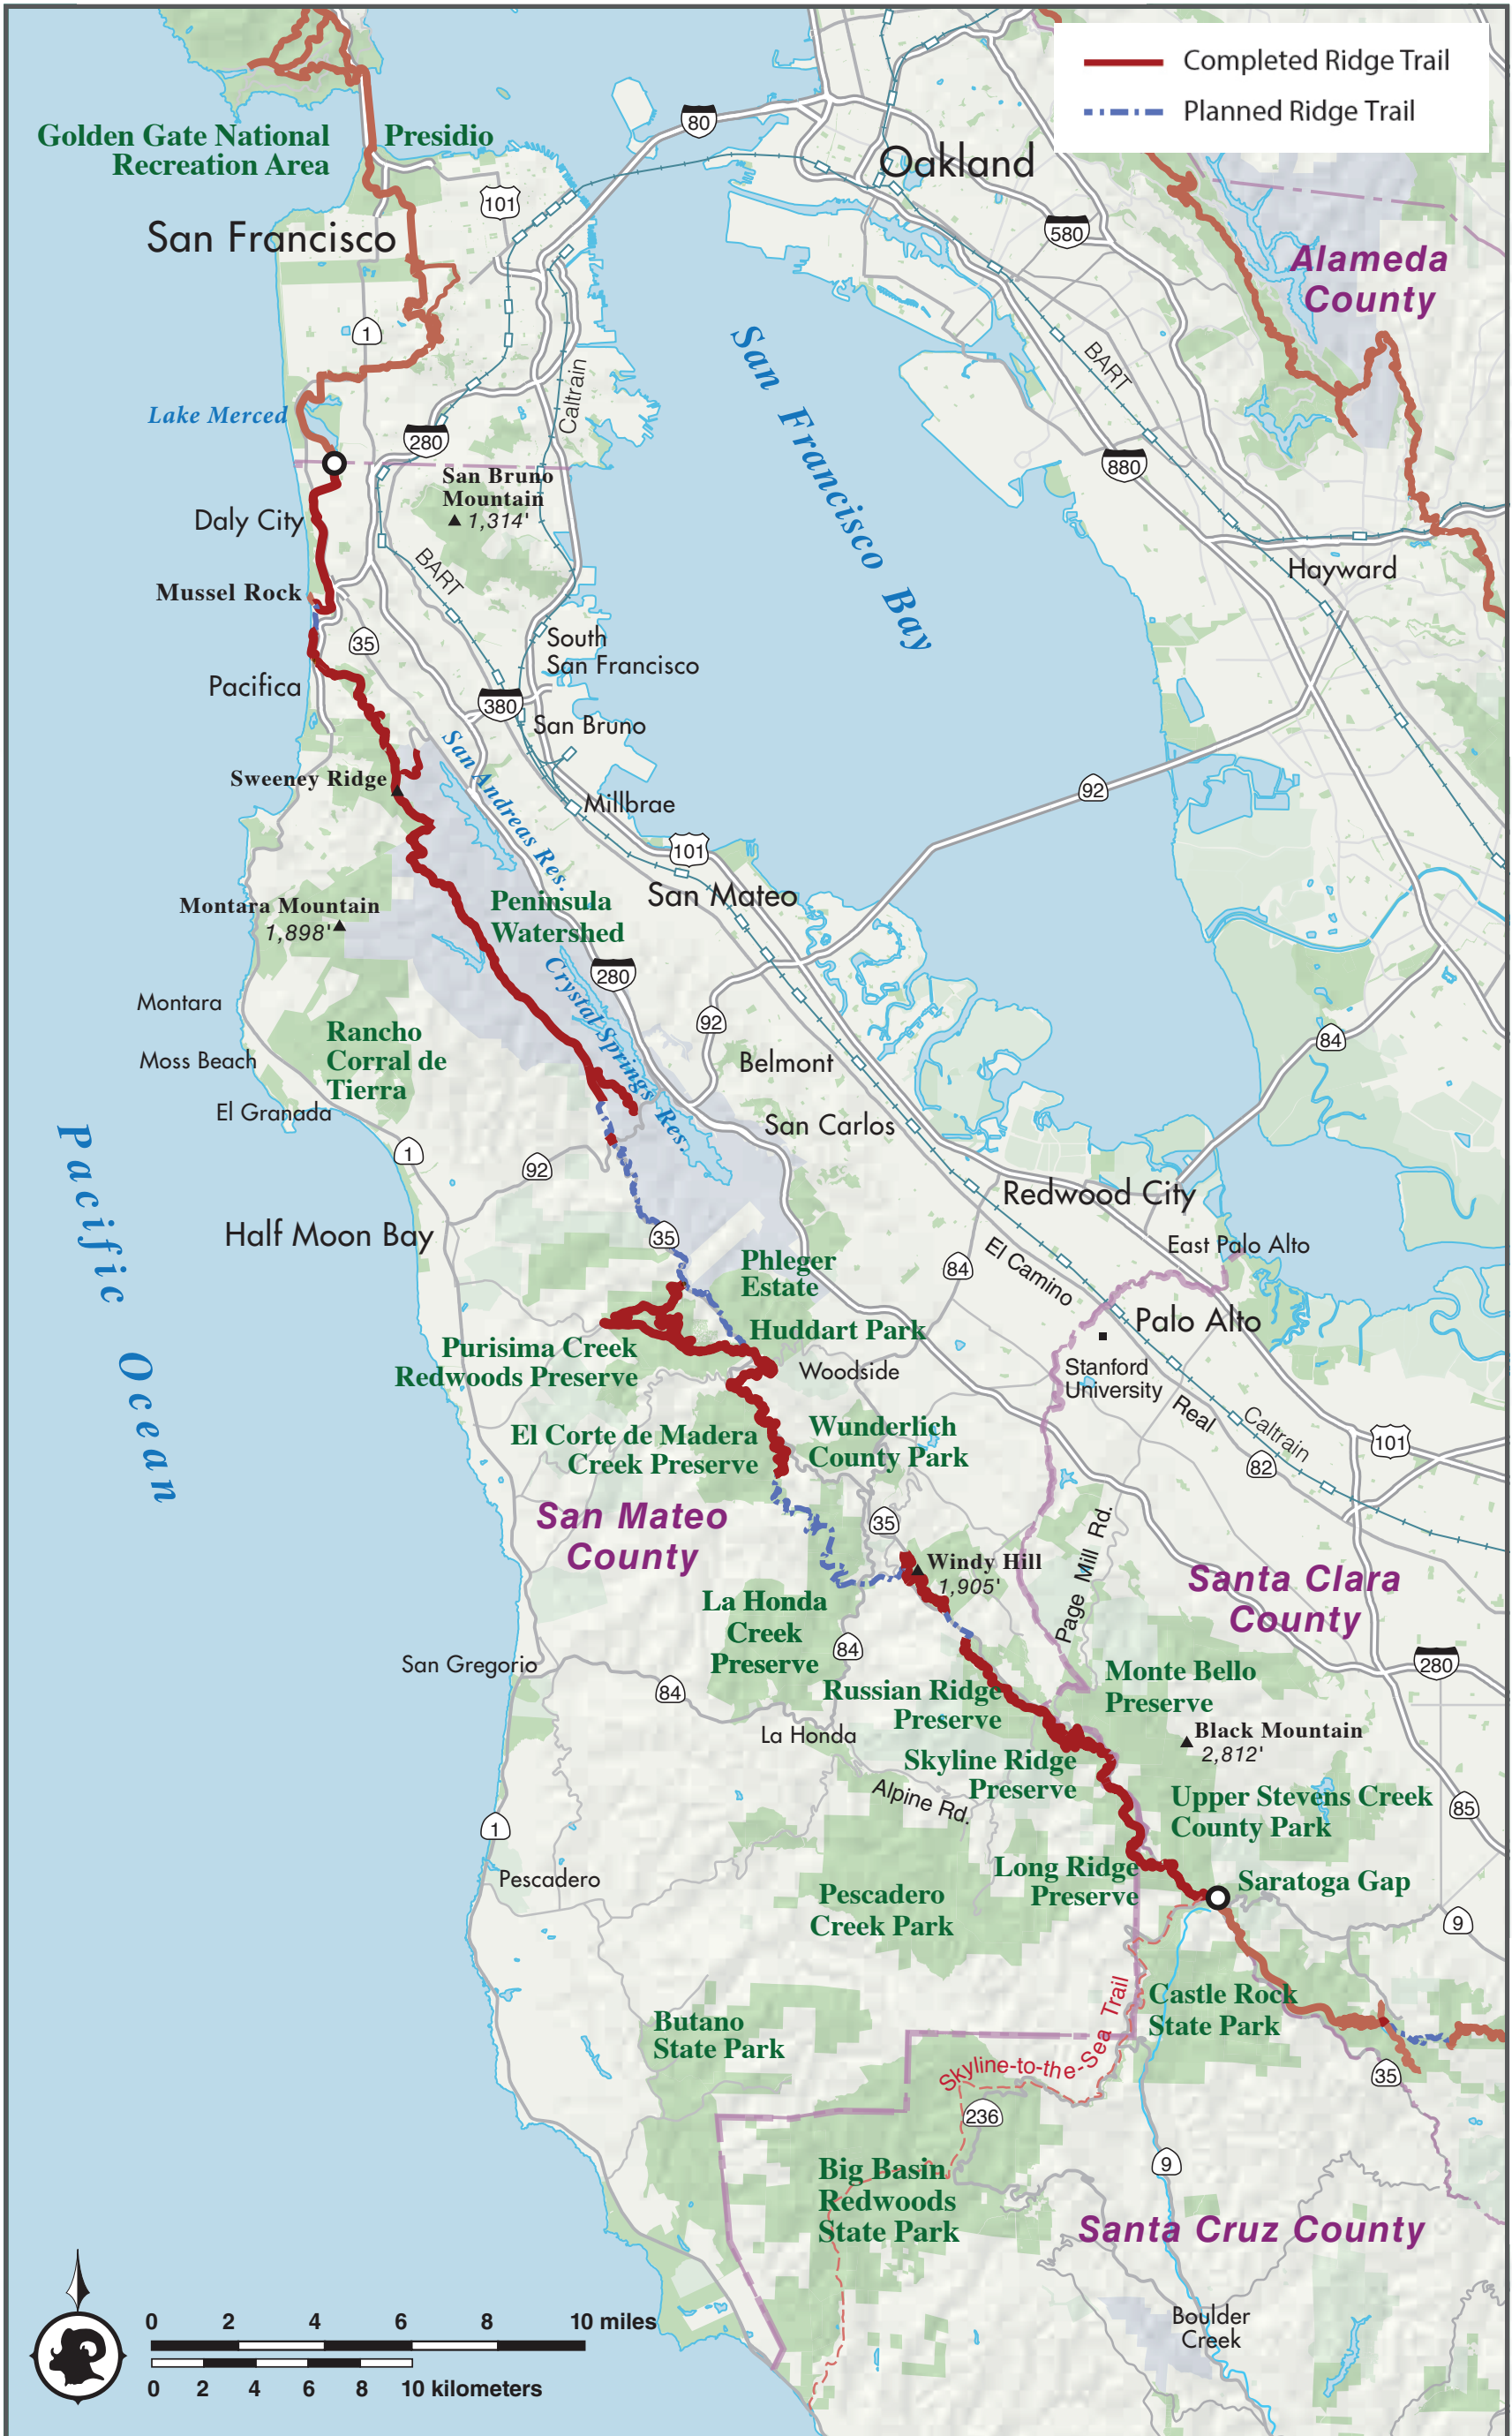

BAY AREA RIDGE TRAIL

Peninsula Region

Planned trail alignments are a concept to connect parks and public open spaces within a broad corridor.