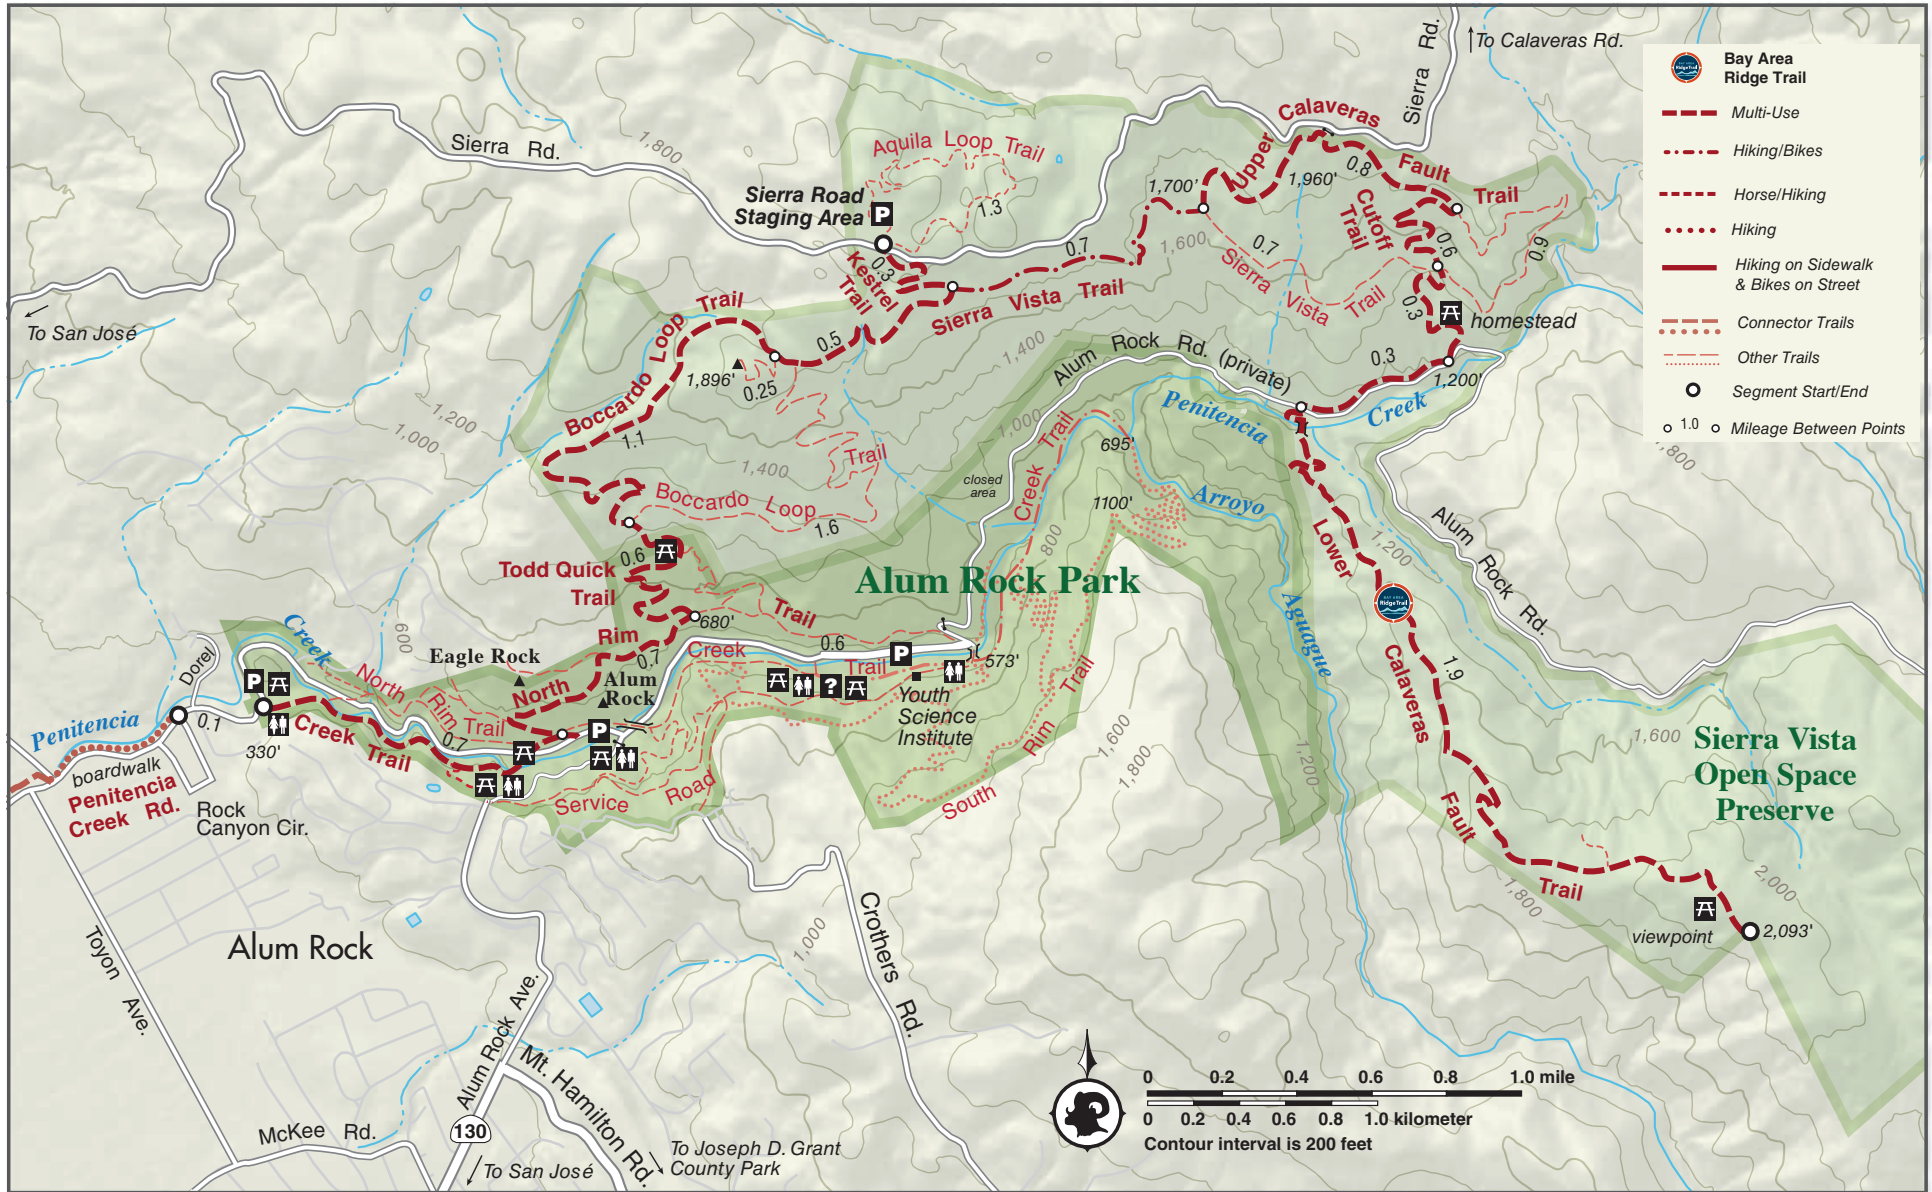

# Alum Rock Park and Sierra Vista Open Space Preserve

Santa Clara County

From: Alum Rock Entrance

To: Sierra Road Staging Area in San José

Post your photos @bayarearidgetrail and see them on our website. #bayarearidgetrail