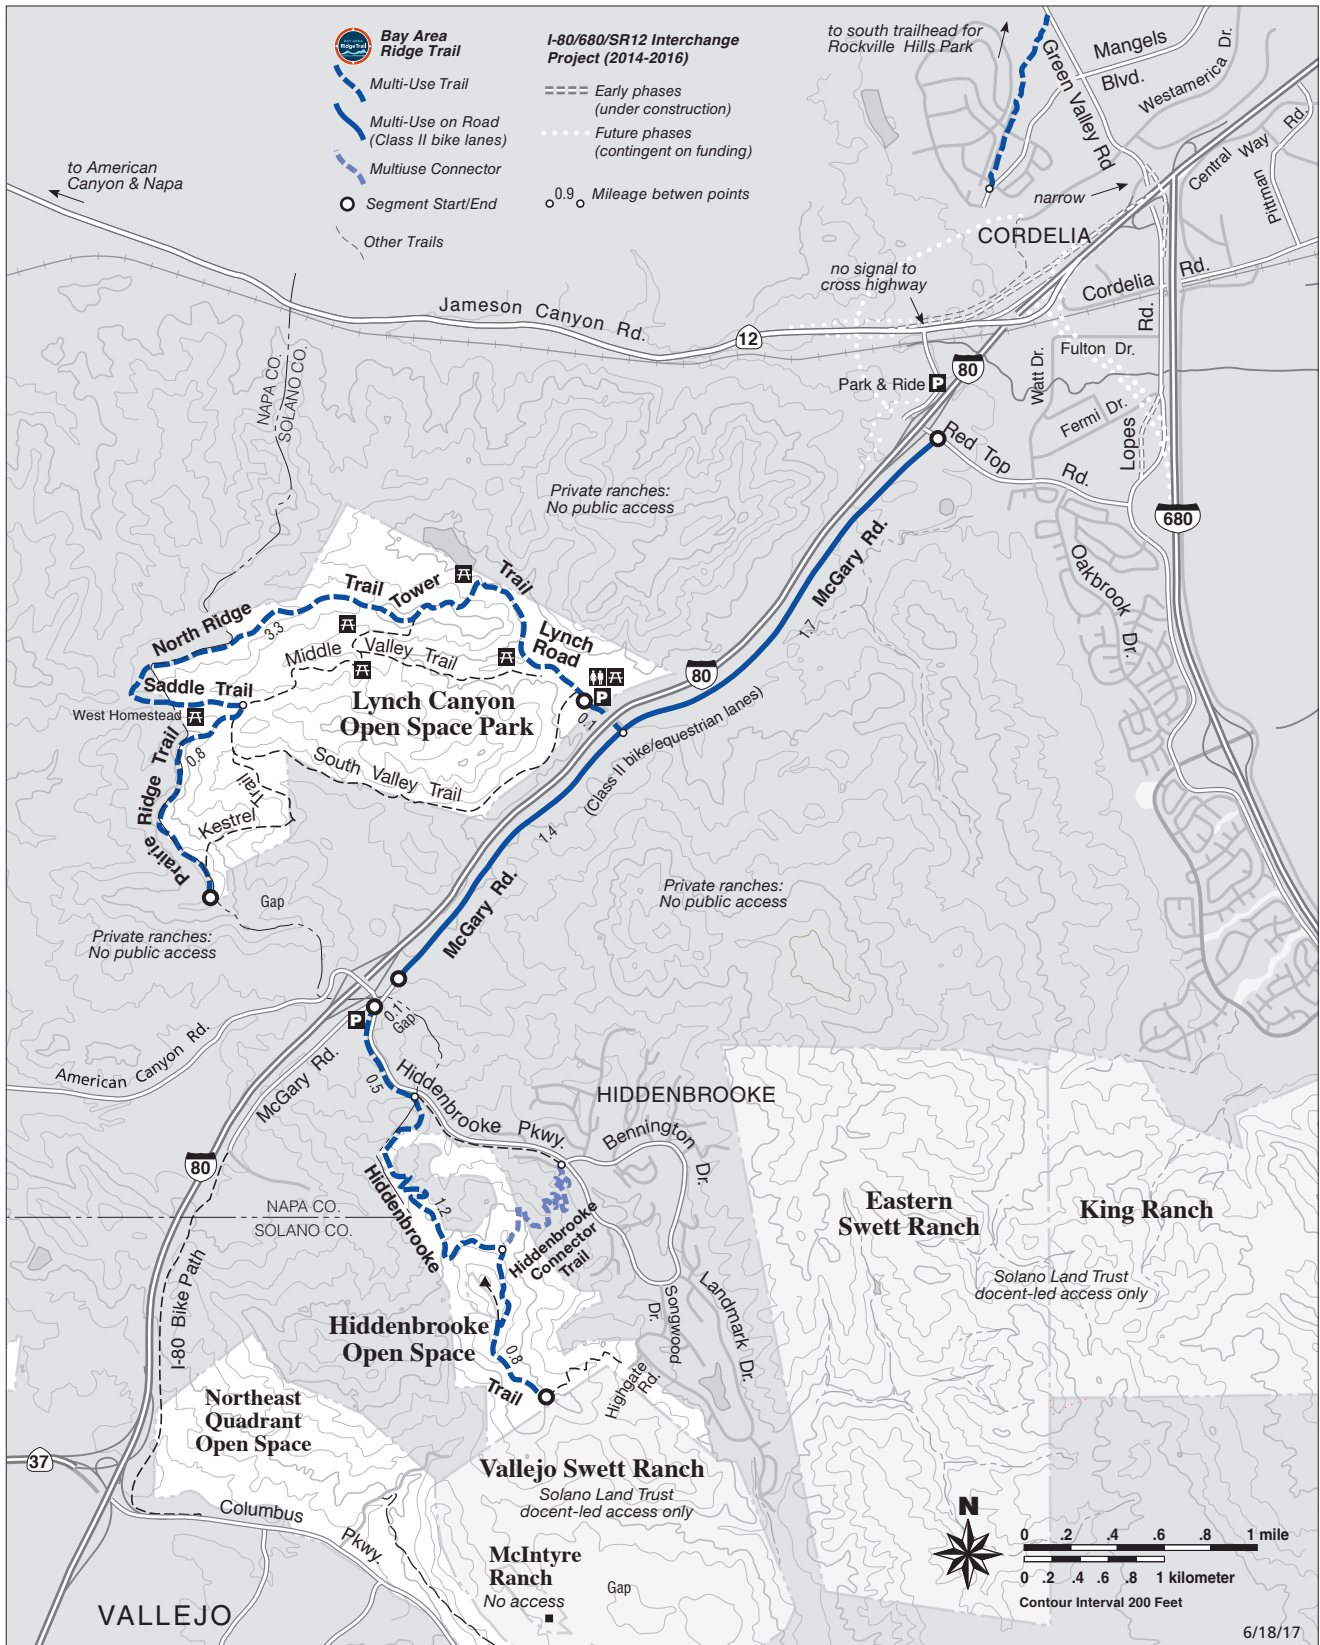

Lynch Canyon Open Space

Solano County

Post your photos on instagram [@BayAreaRidgeTrail](#) and see them on our website. [#ontheridgetrail](#)

Distance: 3 miles:
6 miles round trip

From: Lynch Canyon entrance
To: Southwest boundary

This trail climb to a series of hilltops and subsequent descents into wide canyons make this a vigorous trip with around-the-compass views.